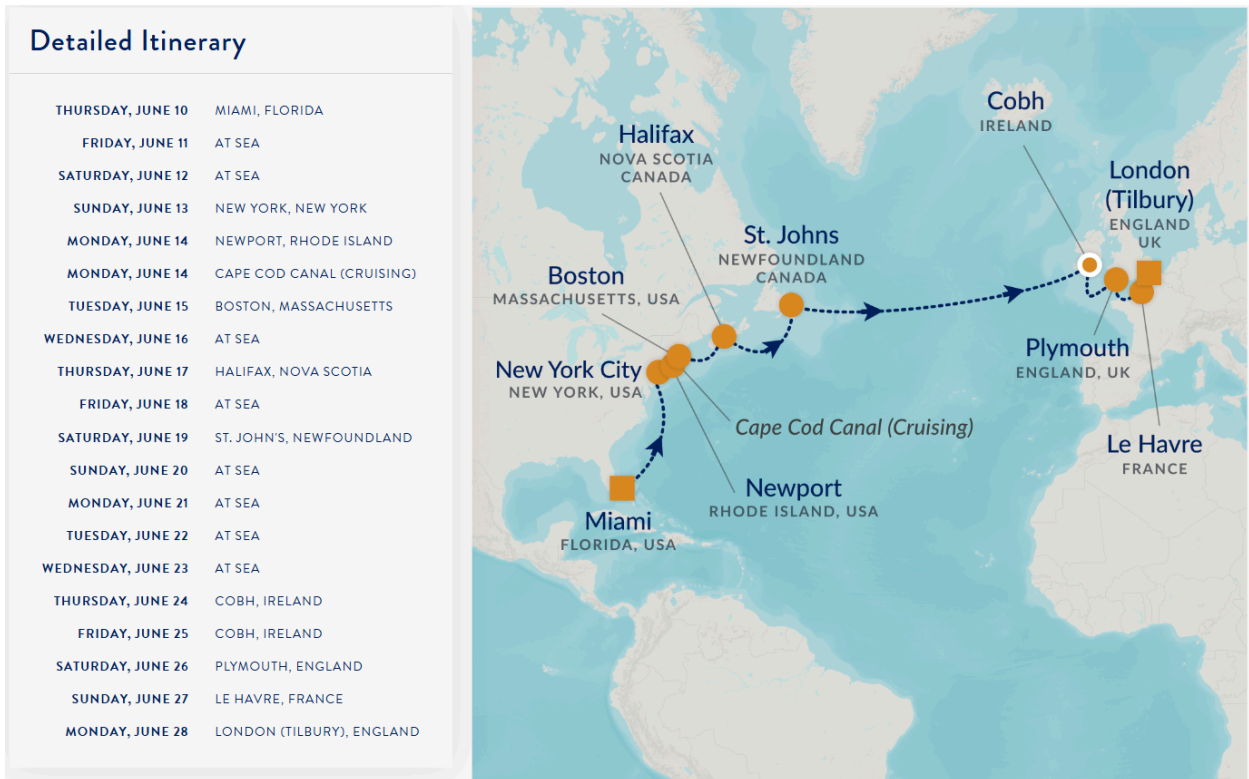

Segment 10 – May 24 – June 10, 2027

San Diego, California – Miami, Florida

Detailed Itinerary

MONDAY, MAY 24	SAN DIEGO, CALIFORNIA
TUESDAY, MAY 25	AT SEA
WEDNESDAY, MAY 26	AT SEA
THURSDAY, MAY 27	CABO SAN LUCAS, MEXICO
FRIDAY, MAY 28	AT SEA
SATURDAY, MAY 29	ACAPULCO, MEXICO
SUNDAY, MAY 30	AT SEA
MONDAY, MAY 31	PUERTO QUETZAL, GUATEMALA
TUESDAY, JUNE 1	ACAJUTLA, EL SALVADOR
WEDNESDAY, JUNE 2	AT SEA
THURSDAY, JUNE 3	PUNTARENAS, COSTA RICA
FRIDAY, JUNE 4	AT SEA
SATURDAY, JUNE 5	PANAMA CANAL TRANSIT
SUNDAY, JUNE 6	CARTAGENA, COLOMBIA
MONDAY, JUNE 7	CARTAGENA, COLOMBIA
TUESDAY, JUNE 8	AT SEA
WEDNESDAY, JUNE 9	AT SEA
THURSDAY, JUNE 10	MIAMI, FLORIDA

Segment 11 – June 10, 2027 – 28, 2027

Miami, Florida – London (Tilbury), England

Segment 12 – June 28 – July 12, 2027

London (Tilbury), England – Copenhagen, Denmark

Detailed Itinerary

MONDAY, JUNE 28	LONDON (TILBURY), ENGLAND
TUESDAY, JUNE 29	AMSTERDAM (IJMUIDEN), NETHERLANDS
WEDNESDAY, JUNE 30	KIEL CANAL, GERMANY (CRUISING)
THURSDAY, JULY 1	BERLIN (WARNAMUNDE), GERMANY
FRIDAY, JULY 2	RONNE, BORNHOLM, DENMARK
SATURDAY, JULY 3	GDANSK, POLAND
SUNDAY, JULY 4	KLAIPEDA, LITHUANIA
MONDAY, JULY 5	RIGA, LATVIA
TUESDAY, JULY 6	AT SEA
WEDNESDAY, JULY 7	TALLINN, ESTONIA
THURSDAY, JULY 8	HELSINKI, FINLAND
FRIDAY, JULY 9	STOCKHOLM, SWEDEN
SATURDAY, JULY 10	STOCKHOLM, SWEDEN
SUNDAY, JULY 11	AT SEA
MONDAY, JULY 12	COPENHAGEN, DENMARK

The map illustrates the cruise route starting from London (Tilbury), England, and ending in Copenhagen, Denmark. Key stops include Amsterdam (Ijmuiden), Netherlands; Kiel Canal (Cruising); Berlin (Warnemunde), Germany; Ronne, Bornholm, Denmark; Gdansk, Poland; Klaipeda, Lithuania; Riga, Latvia; Tallinn, Estonia; and Helsinki, Finland. Stockholm, Sweden is also shown as a stop.