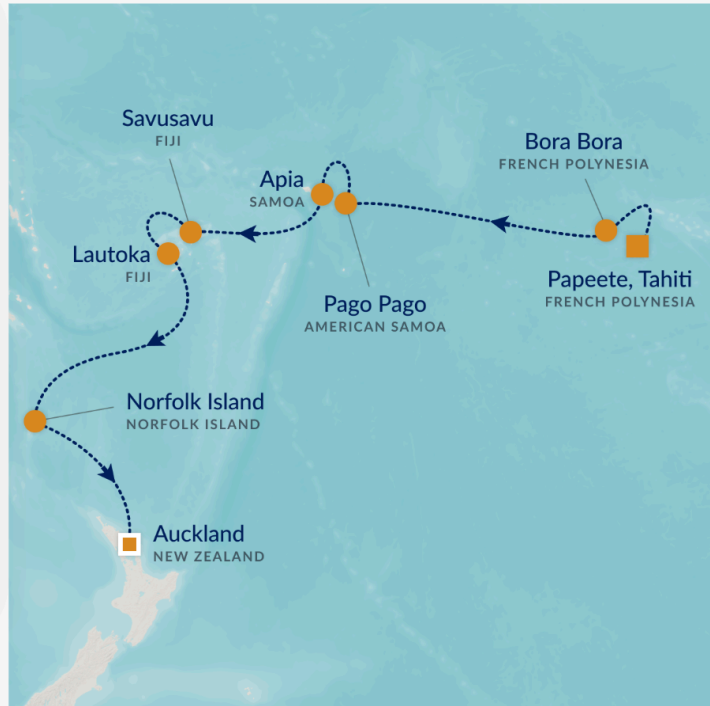

Segment 2 – January 23 – February 7, 2027

Papeete, Tahiti, French Polynesia – Auckland, New Zealand

Detailed Itinerary

SATURDAY, JANUARY 23	PAPEETE, TAHITI, FRENCH POLYNESIA
SUNDAY, JANUARY 24	BORA BORA, FRENCH POLYNESIA
MONDAY, JANUARY 25	AT SEA
TUESDAY, JANUARY 26	AT SEA
WEDNESDAY, JANUARY 27	PAGO PAGO, AMERICAN SAMOA
THURSDAY, JANUARY 28	INTERNATIONAL DATELINE (LOSE A DAY)
FRIDAY, JANUARY 29	APIA, SAMOA
SATURDAY, JANUARY 30	AT SEA
SUNDAY, JANUARY 31	SAVUSAVU, FIJI
MONDAY, FEBRUARY 1	LAUTOKA, FIJI
TUESDAY, FEBRUARY 2	AT SEA
WEDNESDAY, FEBRUARY 3	AT SEA
THURSDAY, FEBRUARY 4	NORFOLK ISLAND, NORFOLK ISLAND
FRIDAY, FEBRUARY 5	AT SEA
SATURDAY, FEBRUARY 6	AUCKLAND, NEW ZEALAND
SUNDAY, FEBRUARY 7	AUCKLAND, NEW ZEALAND