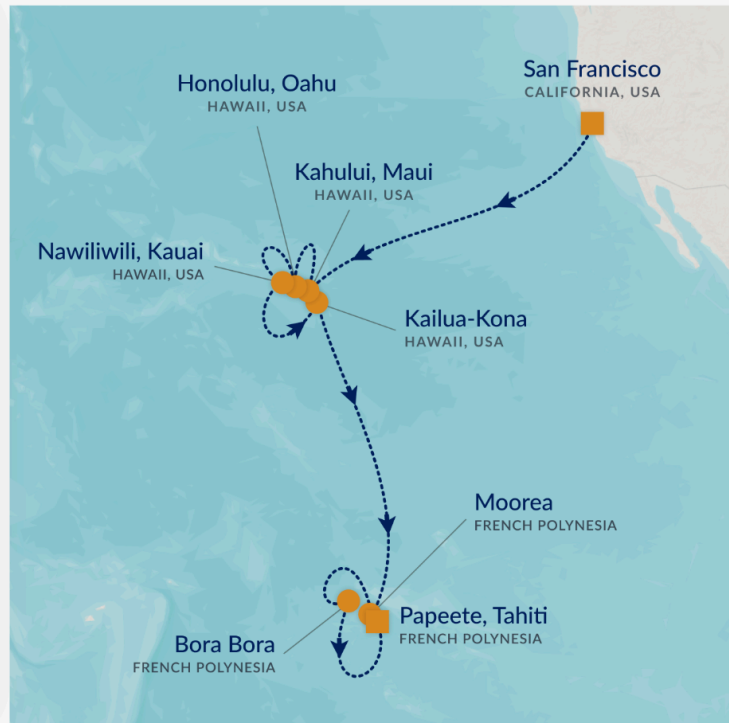

Azamara World Cruise 2027

Ship: Azamara Journey

188 Nights

37 Countries

Segment 1 – January 5-23, 2027

San Francisco, CA – Papeete, Tahiti, French Polynesia

Detailed Itinerary

TUESDAY, JANUARY 5	SAN FRANCISCO, CALIFORNIA
WEDNESDAY, JANUARY 6	AT SEA
THURSDAY, JANUARY 7	AT SEA
FRIDAY, JANUARY 8	AT SEA
SATURDAY, JANUARY 9	AT SEA
SUNDAY, JANUARY 10	AT SEA
MONDAY, JANUARY 11	KAHULUI, MAUI, HAWAII
TUESDAY, JANUARY 12	HONOLULU, OAHU, HAWAII
WEDNESDAY, JANUARY 13	NAWILIWILI, KAUAI, HAWAII
THURSDAY, JANUARY 14	KAILUA-KONA, HAWAII
FRIDAY, JANUARY 15	AT SEA
SATURDAY, JANUARY 16	AT SEA
SUNDAY, JANUARY 17	AT SEA
MONDAY, JANUARY 18	AT SEA
TUESDAY, JANUARY 19	AT SEA
WEDNESDAY, JANUARY 20	AT SEA
THURSDAY, JANUARY 21	MOOREA, FRENCH POLYNESIA
FRIDAY, JANUARY 22	BORA BORA, FRENCH POLYNESIA
SATURDAY, JANUARY 23	PAPEETE, TAHITI, FRENCH POLYNESIA

Segment 9 – May 17 – 24, 2027

Vancouver, British Columbia, Canada – San Diego, California

Detailed Itinerary

MONDAY, MAY 17	VANCOUVER, BRITISH COLUMBIA, CANADA
TUESDAY, MAY 18	SEATTLE, WASHINGTON
WEDNESDAY, MAY 19	VICTORIA, BRITISH COLUMBIA, CANADA
THURSDAY, MAY 20	ASTORIA, OREGON
FRIDAY, MAY 21	AT SEA
SATURDAY, MAY 22	SAN FRANCISCO, CALIFORNIA
SUNDAY, MAY 23	AT SEA
MONDAY, MAY 24	SAN DIEGO, CALIFORNIA

The map illustrates the cruise route starting from London (Tilbury), England, and ending in Copenhagen, Denmark. Key stops include Amsterdam (Ijmuiden), Netherlands; Kiel Canal (Cruising); Berlin (Warnemunde), Germany; Ronne, Bornholm, Denmark; Gdansk, Poland; Klaipeda, Lithuania; Riga, Latvia; Tallinn, Estonia; and Helsinki, Finland. Stockholm, Sweden is also shown as a stop.